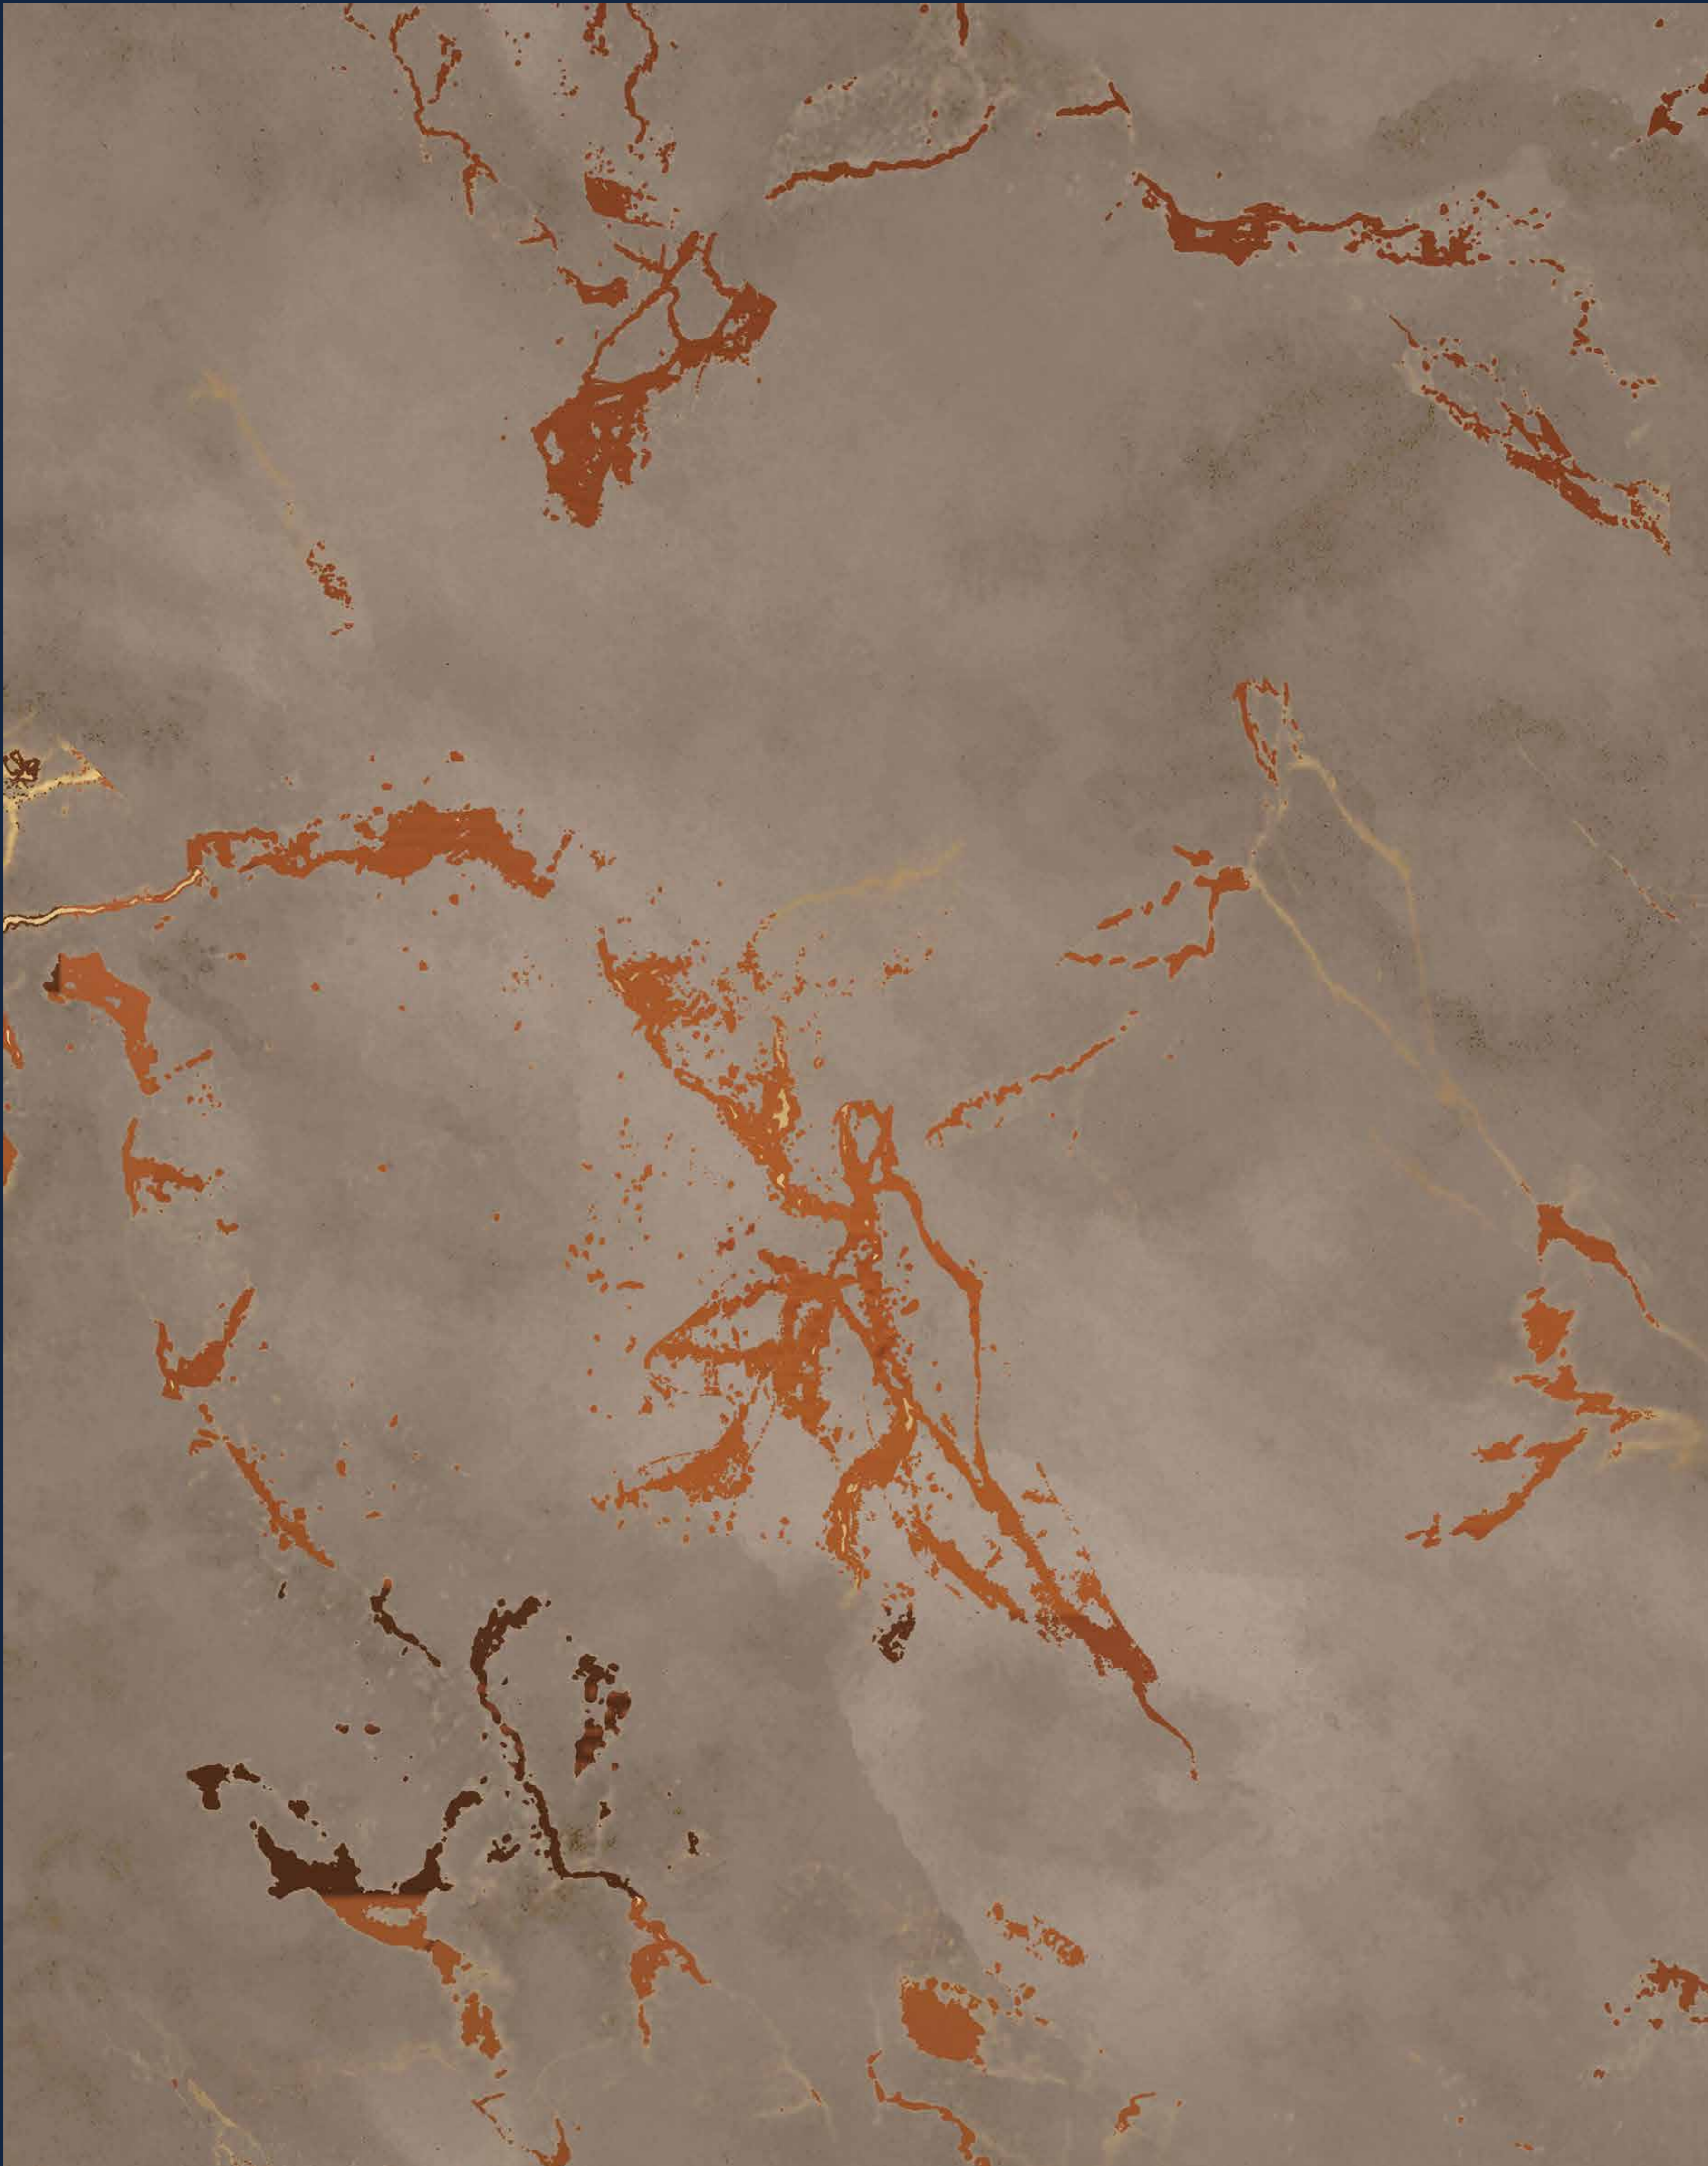

GL - 5904

Actual Sheet cutout sample

Thickness : 1.5mm | Dimensions : 2400 x 600mm

Acrylic Seamless
Mirror Engraved Panels