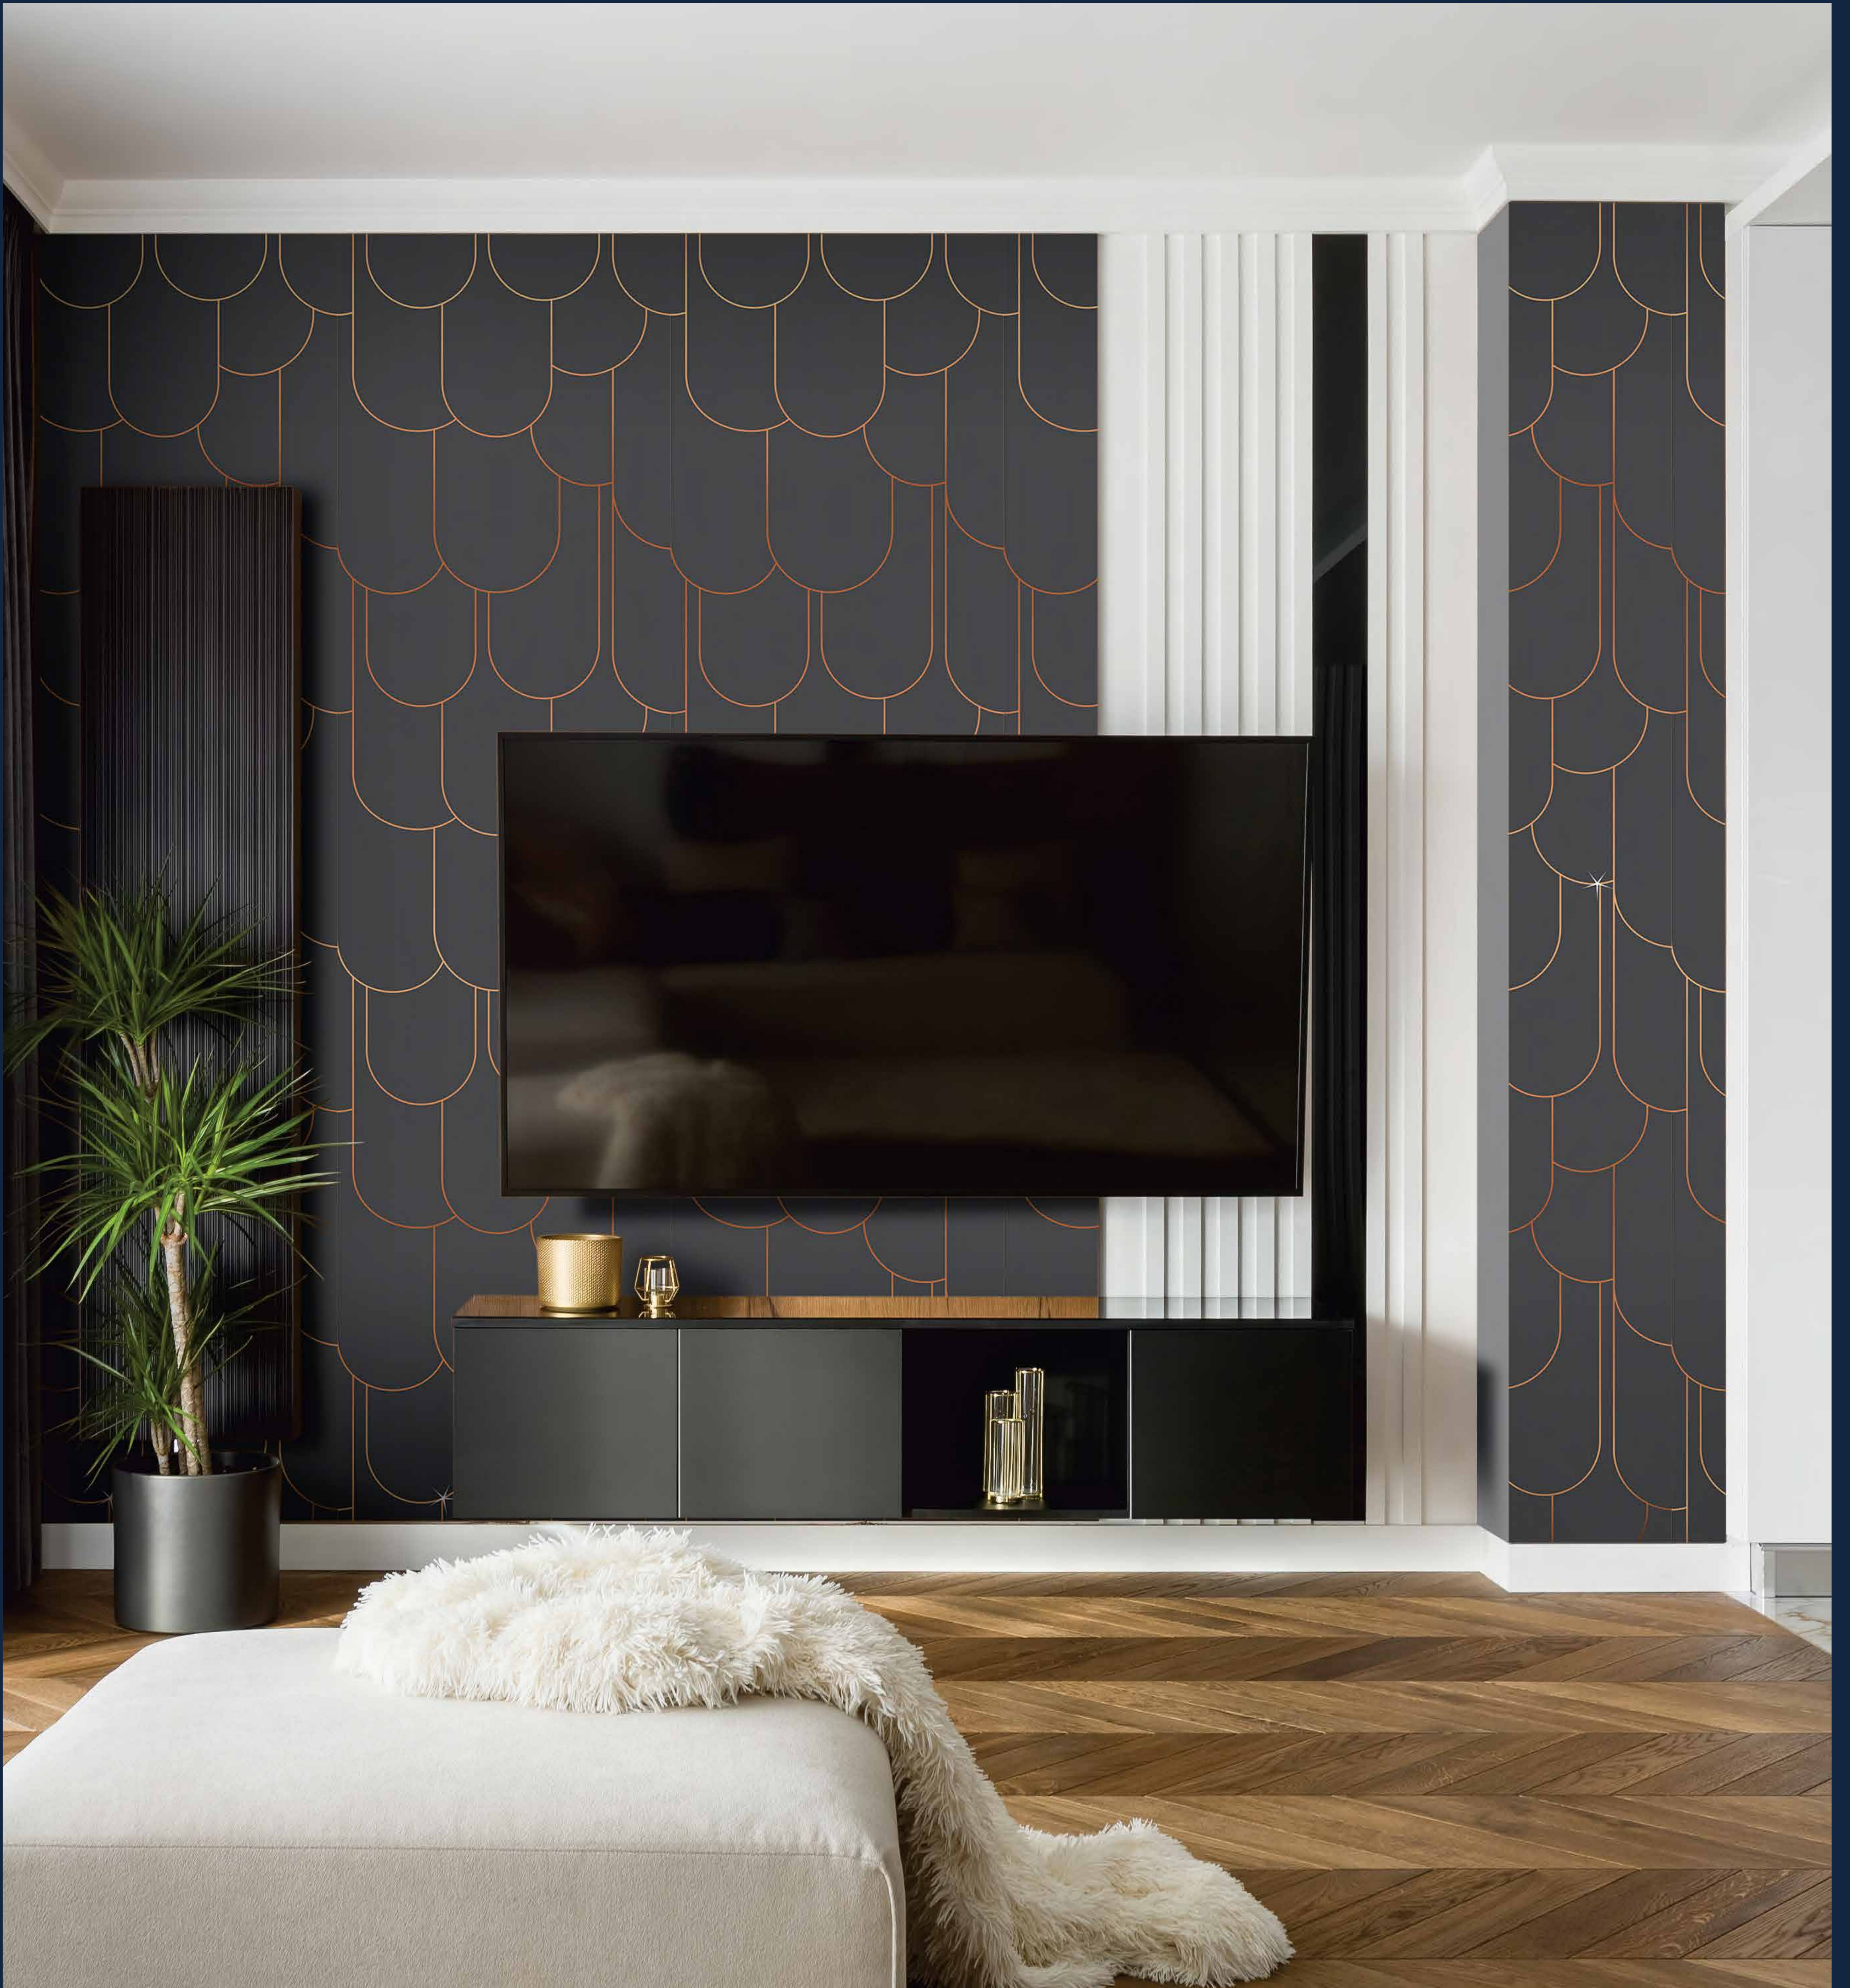

Thickness : 1.5mm | Dimensions : 2400 x 600mm

Acrylic Seamless
Mirror Engraved Panels